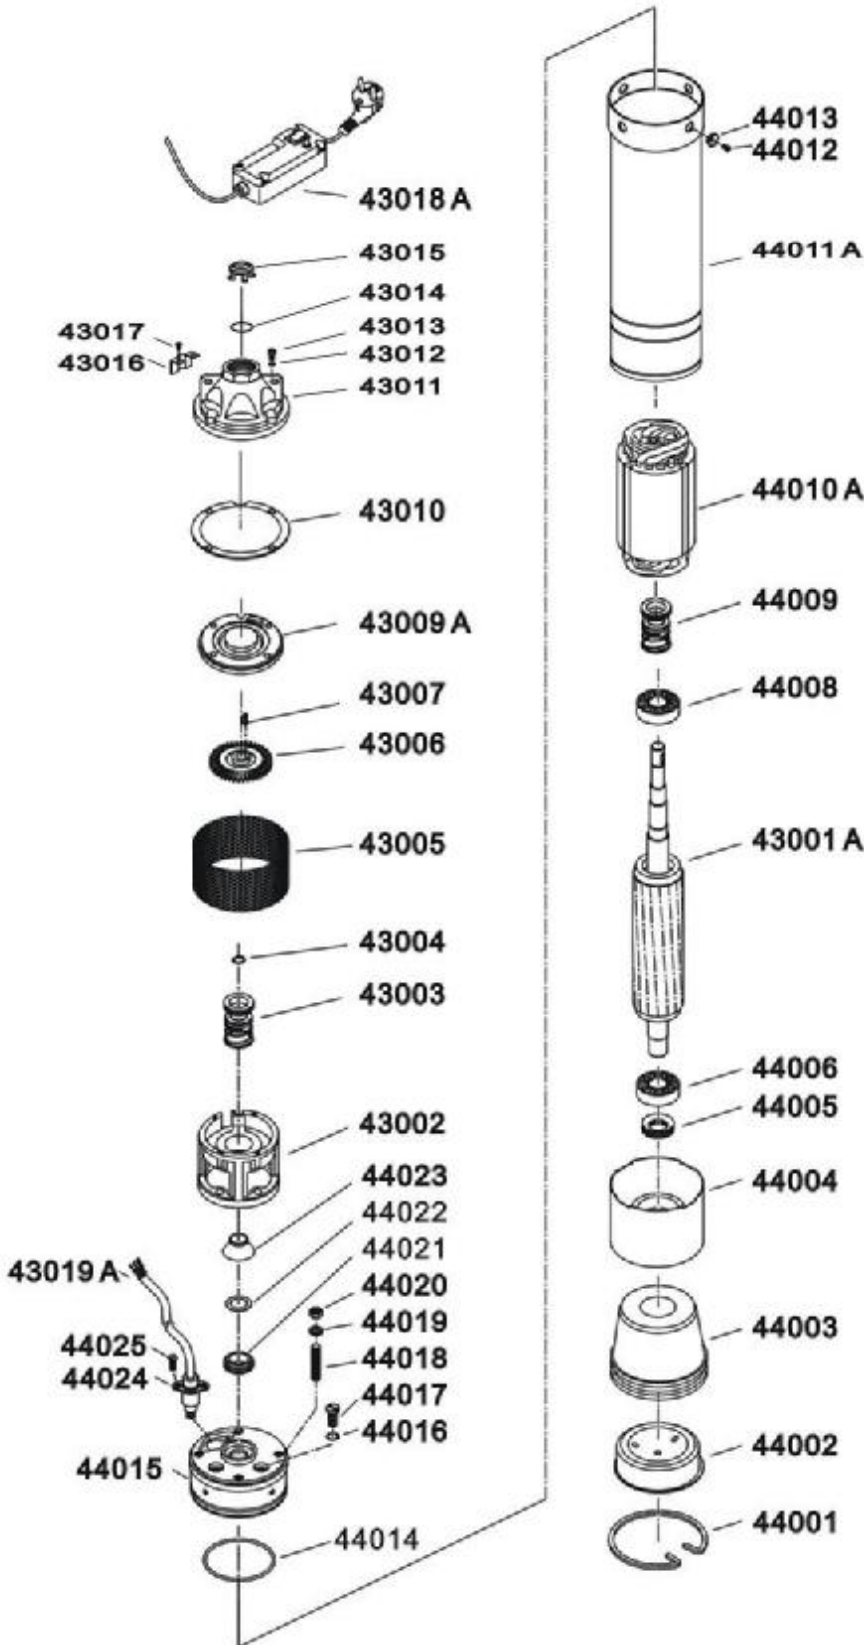

JOLLY 100JM

43001 A	Motor rotor
43002	Suction support
43003	Mechanical seal
43004	Shaft ring
43005	Filter net
43006	Impeller
43007	Key
43009 A	Pump cover
43010	Gasket
43011	Discharge chamber
43012	Spring gasket
43013	Screw
43014	"O"ring
43015	Value
43016	Cable cover
43017	Screw
43018 A	Starting controller
43019 A	Cable

44001	Clamping spring
44002	End cover
44003	Rubber cup
44004	Bearing seat
44005	Thrust bearing
44006	Deep groove ball bearings
44008	Deep groove ball bearings
44009	Mechanical seal
44010 A	Motor stator
44011 A	Motor pipe
44012	Screw
44013	Locking ring
44014	"O"ring
44015	Oil chamber
44016	"O"ring
44017	Screw
44018	Stud
44019	Washer
44020	Nut
44021	Static ring
44022	Gasket
44023	Sand proof cap
44024	Cable shield sleeve
44025	Screw